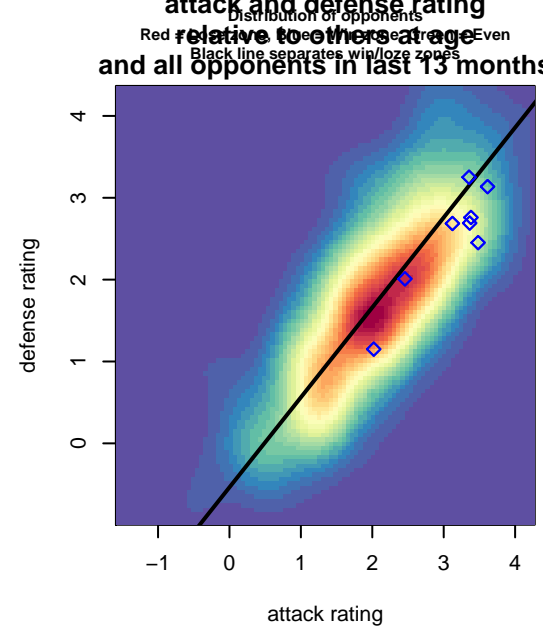

## Surrey United 2000B

Surrey United SC  
 , BC  
 B00 total strength=1640  
 attack=21.54 defense=15.64  
 fall league = BCSPL 2000 U15  
 spr league = Spr BCSPL 2000 U16

alt names used:  
 Surrey United SC  
 Surrey United SC

Venues played:  
 2015 Spr BCSPL 2000 U16  
 2015 BCSPL 2000 U15  
 2015 Whitecaps Invitational U16

**attack and defense variance (black dot)  
relative to other teams  
and top 10 in region**

**attack and defense rating  
relative to others at age  
and all opponents in last 13 months**

**attack and defense rating  
relative to others at age  
and all opponents in last 13 months**

**Performance relative to 13 month average**

average number of goals per game relative to expected

**Performance relative to 13 month average**

average number of goals per game relative to expected

lot. A=Neither has attack advantage, B=Opponent has both attack and defense advantage, C=Opponent has both attack and defense disadvantage, D=Both have