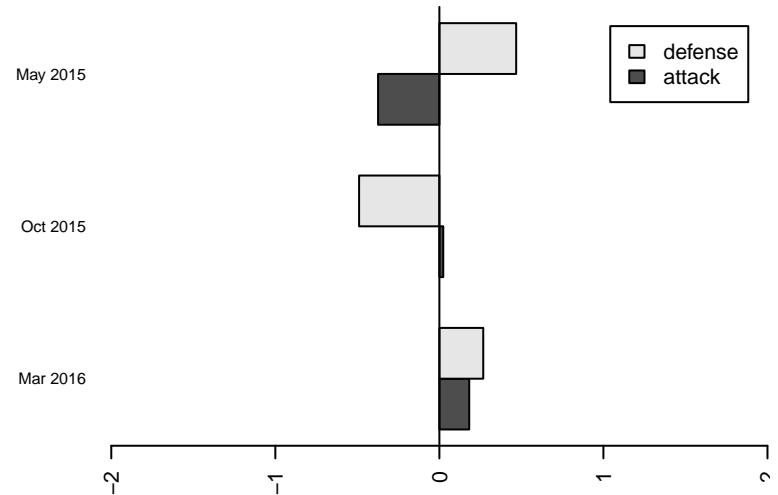

Venues played:  
 2015 Spr BCSPL 2000 U16  
 2015 BCSPL 2000 U15  
 2015 Whitecaps Invitational U16

**attack and defense variance (black dot)  
relative to other teams  
and top 10 in region**

**attack and defense rating  
relative to others at age  
and all opponents in last 13 months**

**attack and defense rating  
relative to others at age  
and all opponents in last 13 months**

**Performance relative to 13 month average**

average number of goals per game relative to expected

**Performance relative to 13 month average**

average number of goals per game relative to expected

lot. A=Neither has attack advantage, B=Opponent has both attack and defense advantage, C=Opponent has both attack and defense disadvantage, D=Both have