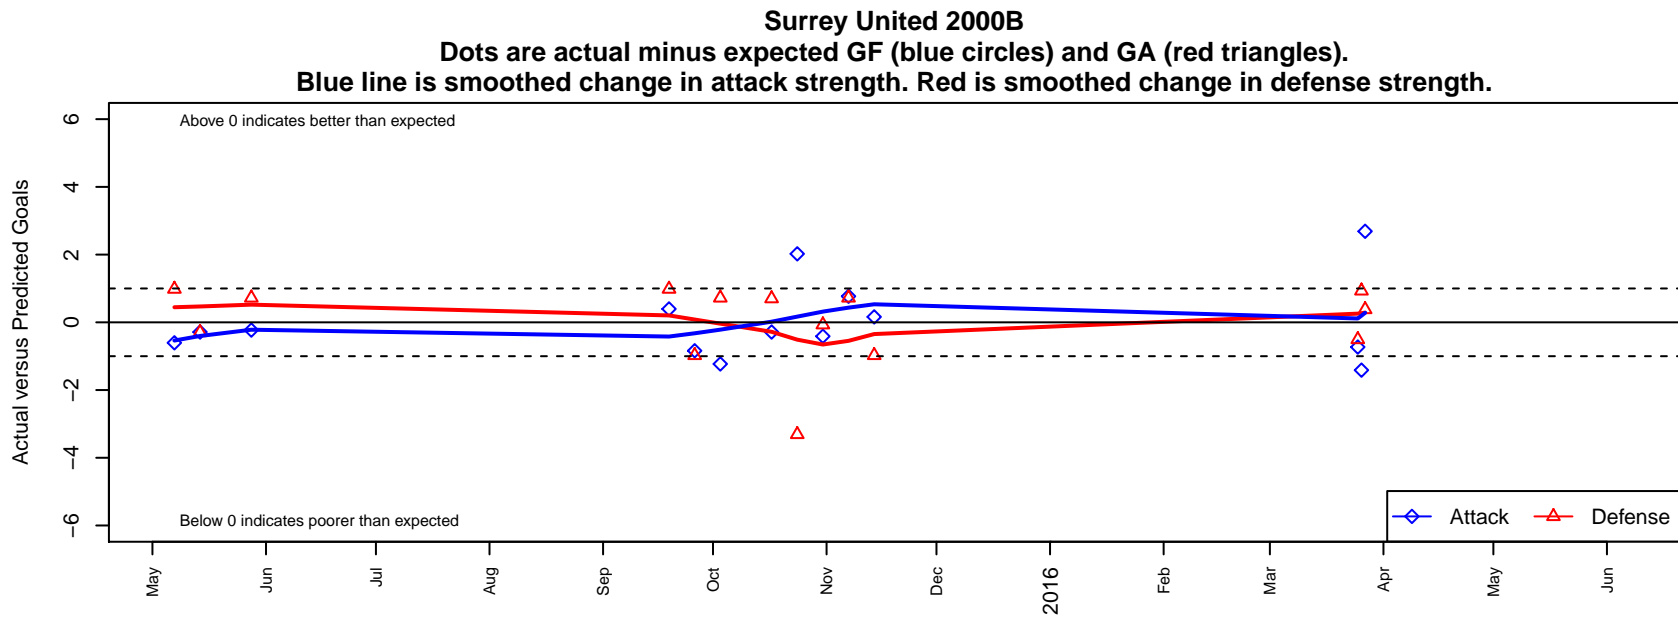

## Surrey United 2000B

Surrey United SC  
 , BC  
 B00 total strength=1640  
 attack=21.54 defense=15.64  
 fall league = BCSPL 2000 U15  
 spr league = Spr BCSPL 2000 U16

alt names used:  
 Surrey United SC  
 Surrey United SC

Venues played:  
 2015 Spr BCSPL 2000 U16  
 2015 BCSPL 2000 U15  
 2015 Whitecaps Invitational U16

**attack and defense variance (black dot)  
relative to other teams  
and top 10 in region**

**attack and defense rating  
relative to others at age  
and all opponents in last 13 months**

**attack and defense rating  
relative to others at age  
and all opponents in last 13 months**

**Performance relative to 13 month average**

average number of goals per game relative to expected

**Performance relative to 13 month average**

average number of goals per game relative to expected

lot. A=Neither has attack advantage, B=Opponent has both attack and defense advantage, C=Opponent has both attack and defense disadvantage, D=Both have